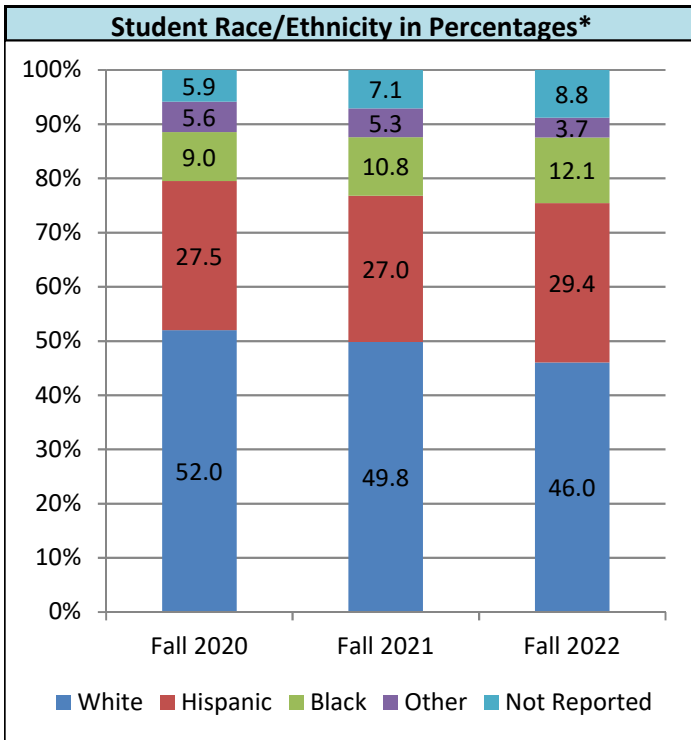

The College of the Florida Keys Facts

Headcount Fall 2022*	
Total (Unduplicated)	1,290
Key Largo Center	228
Middle Keys Center	70
Key West	918
Virtual Campus	74

Students are counted at the campus where they were admitted.

Completers Academic Year 2021-22	
Total	293
Baccalaureate Degrees	24
AA Degree	67
AS/AAS Degrees	96
PSAV Certificates	51
College Credit Certificates	55

Employees Fall 2022*		
Faculty	Full-Time	24
	Adjunct	106
Other Staff	Full-Time	71
	Part-Time	34
Total Employees	Full-Time	95
	Part-Time	140

*Data as of October 1.

Credit/Non-Credit Fall 2022*	
Credit Students	82.7%
PSAV & Non-Credit Students	17.3%

Gender Fall 2022*	
Female	57.2%
Male	42.0%
Not Reported	0.8%

Status Fall 2022*	
Full-Time	30.0%
Part-Time	70.0%