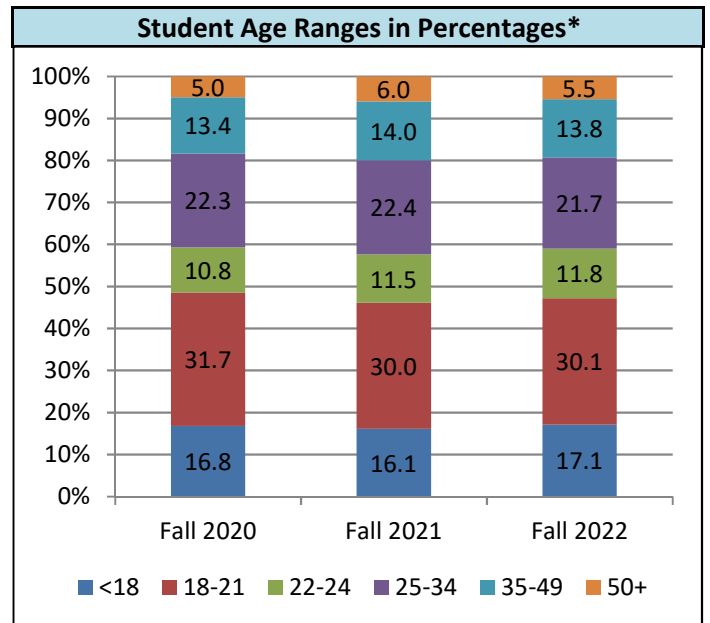

Completers Academic Year 2021-22	
Total	293
Baccalaureate Degrees	24
AA Degree	67
AS/AAS Degrees	96
PSAV Certificates	51
College Credit Certificates	55

Employees Fall 2022*		
Faculty	Full-Time	24
	Adjunct	106
Other Staff	Full-Time	71
	Part-Time	34
Total Employees	Full-Time	95
	Part-Time	140

*Data as of October 1.

Credit/Non-Credit Fall 2022*	
Credit Students	82.7%
PSAV & Non-Credit Students	17.3%

Gender Fall 2022*	
Female	57.2%
Male	42.0%
Not Reported	0.8%

Status Fall 2022*	
Full-Time	30.0%
Part-Time	70.0%