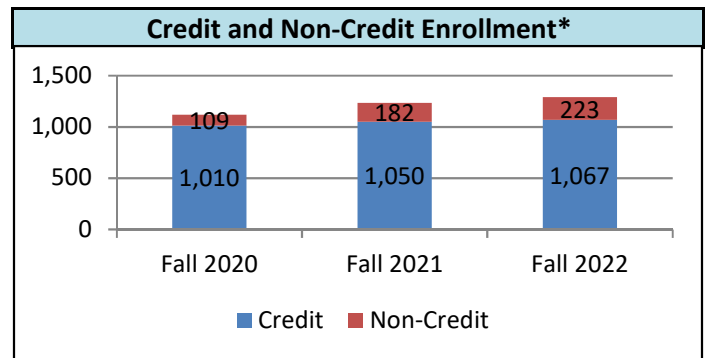

Completers Academic Year 2021-22	
Total	293
Baccalaureate Degrees	24
AA Degree	67
AS/AAS Degrees	96
PSAV Certificates	51
College Credit Certificates	55

Employees Fall 2022*		
Faculty	Full-Time	24
	Adjunct	106
Other Staff	Full-Time	71
	Part-Time	34
Total Employees	Full-Time	95
	Part-Time	140

*Data as of October 1.

Credit/Non-Credit Fall 2022*	
Credit Students	82.7%
PSAV & Non-Credit Students	17.3%

Gender Fall 2022*	
Female	57.2%
Male	42.0%
Not Reported	0.8%

Status Fall 2022*	
Full-Time	30.0%
Part-Time	70.0%